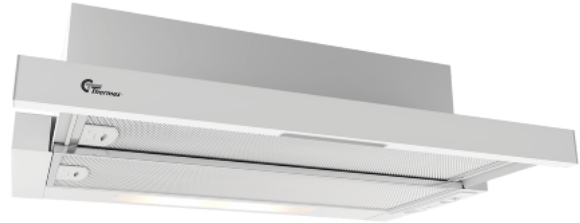

York III 500 mm White Lux

Item number: 520.42.3611.2

€ 246,98

EAN: 5703347528972

D

Thermex York III Lux 50 cm in white with motor is an affordable and efficient and quiet extractor hood for cupboard mounting. The built-in motor ensures a low noise level for maximum comfort in the kitchen. The elegant glass touch panel makes operation simple.

Thermex York III Lux is an extra affordable cupboard-integrated extractor hood available in two versions: Standard and Lux. Lux has a more powerful motor than Standard. You can choose between either white with white front, black with black front, or gray with stainless front. Smart mounting system makes it a dream for the do-it-yourself man or woman and anyone else who is primarily looking for an affordable and «hassle free» extractor hood in the kitchen. The built-in Lux motor can produce up to 390 m³/h.

Specifications

Minimum airflow [m³/h]	242
Minimum-Soundpower [dB(A)]	47
Maximum-airflow [m³/h]	390
Maximum-Soundpower [dB(A)]	66
Control	Slide buttons
Material	White painted steel