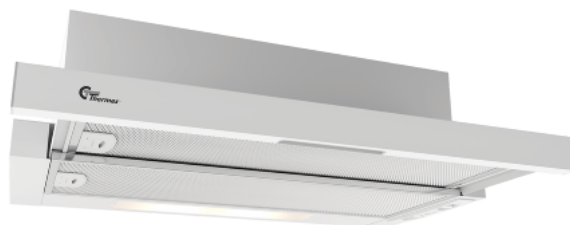

## York III 600mm White Standard

Item number: 520.42.3401.2

€ 217,74

EAN: 5703347528910

D

Thermex York III 60 cm in white with motor is an affordable and efficient and quiet hood for cupboard mounting. The built-in motor ensures a low noise level for maximum comfort in the kitchen. The elegant glass touch panel makes operation simple.

The Thermex York III is an extra affordable cupboard-integrated extractor hood available in two versions: Standard and Lux. Lux has a more powerful motor than Standard. You can choose between either white with white front, black with black front, or gray with stainless front. Smart mounting system makes it a dream for the do-it-yourself man or woman and anyone else who is primarily looking for an affordable and «hassle free» extractor hood in the kitchen. The built-in motor can produce up to 279 m<sup>3</sup>/h.