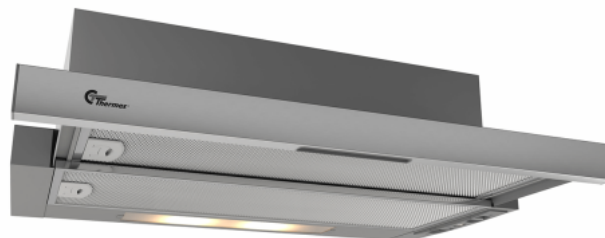

York III 600 mm Grey/Stainless Lux

Item number: 520.42.3418.2

€ 246,98

EAN: 5703347528941

Thermex York III Lux 60 cm in stainless steel with motor is an affordable and efficient and quiet extractor hood for cupboard mounting. The built-in motor ensures a low noise level for maximum comfort in the kitchen. The elegant glass touch panel makes operation simple.

Thermex York III Lux is an extra affordable cupboard-integrated extractor hood available in two versions: Standard and Lux. Lux has a more powerful motor than Standard. You can choose between either white with white front, black with black front, or gray with stainless front. Smart mounting system makes it a dream for the do-it-yourself man or woman and anyone else who is primarily looking for an affordable and «hassle free» extractor hood in the kitchen. The built-in Lux motor can produce up to 390 m³/h.

Specifications

Minimum airflow [m³/h]	259
Minimum-Soundpower [dB(A)]	65
Maximum-airflow [m³/h]	369
Maximum-Soundpower [dB(A)]	73
Control	Slide buttons
Material	Gray painted with Stainless steel front