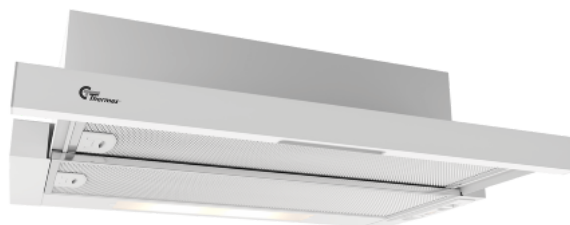

## York III 600 mm White Lux

Item number: 520.42.3411.2

€ 246,98

EAN: 5703347528934

D

Thermex York III Lux 60 cm in white with motor is an affordable and efficient and quiet extractor hood for cupboard mounting. The built-in motor ensures a low noise level for maximum comfort in the kitchen. The elegant glass touch panel makes operation simple.

**Thermex York III Lux** is an extra affordable cupboard-integrated extractor hood available in two versions: Standard and Lux. Lux has a more powerful motor than Standard. You can choose between either white with white front, black with black front, or gray with stainless front. Smart mounting system makes it a dream for the do-it-yourself man or woman and anyone else who is primarily looking for an affordable and «hassle free» extractor hood in the kitchen. The built-in Lux motor can produce up to 390 m<sup>3</sup>/h.