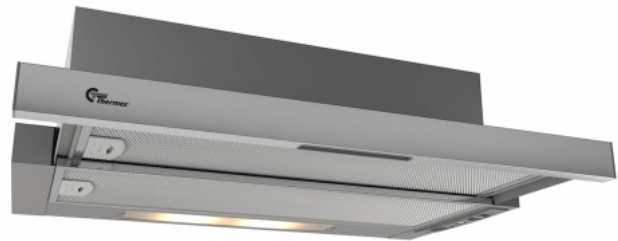

York III 600 mm Grey/Stainless Standard

Item number: 520.42.3408.2

€ 217,74

EAN: 5703347528927

The Thermex York III 60 cm in stainless steel with motor is an affordable and efficient and quiet hood for cupboard mounting. The built-in motor ensures a low noise level for maximum comfort in the kitchen. The elegant glass touch panel makes operation simple.

The Thermex York III is an extra affordable cupboard-integrated extractor hood available in two versions: Standard and Lux. Lux has a more powerful motor than Standard. You can choose between either white with white front, black with black front, or gray with stainless front. Smart mounting system makes it a dream for the do-it-yourself man or woman and anyone else who is primarily looking for an affordable and «hassle free» extractor hood in the kitchen. The built-in motor can produce up to 279 m³/h.

Specifications

Minimum airflow [m³/h]	149
Minimum-Soundpower [dB(A)]	47
Maximum-airflow [m³/h]	279
Maximum-Soundpower [dB(A)]	61
Control	Slide buttons
Material	Gray painted with Stainless steel front