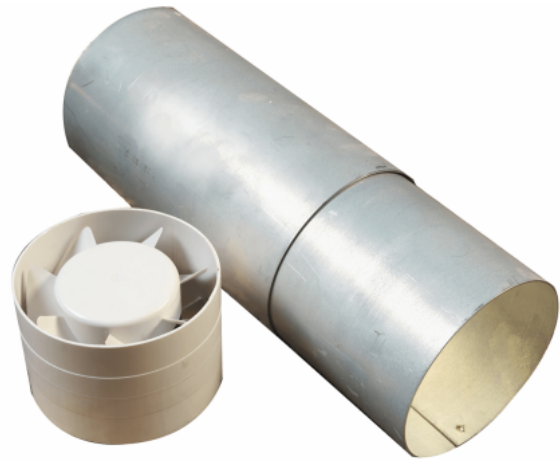

TDM 100 for Ø 100 mm masonry pipe

Item number: 200.34.0900.2

€ 166,33

EAN: 8413893097118

Thermex EDM 100Z is a quiet ventilator for bathrooms, toilets and other smaller rooms. Extraction through wall, ceiling or duct.

Quiet fans for bathrooms, toilets and other smaller rooms. Extraction through wall, ceiling or duct. These fans can be supplied in several designs. Among other things, automatic opening and closing of internal blinds and with electronic timer (8 min.). All models are made of ABS plastic. **TDM 100** is a small fan intended for installation in a Ø 100 mm masonry pipe.

Specifications

Energy consumption [W]	13
Luftmængde ved 0 Pascal [m ³ /t]	110
Kapslingsklasse	IPX4
Minimum sound pressure at 3 meters [dB(A)]	40
Material	Plastic